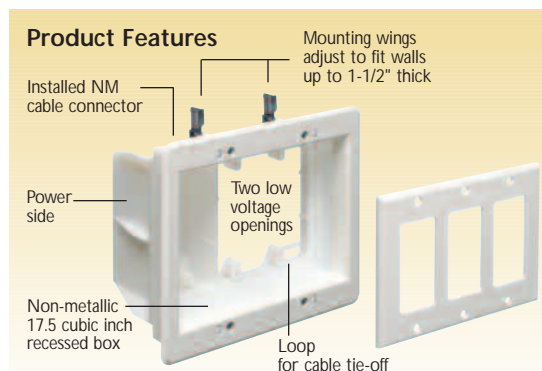

Available in paintable white or black

Patented. Other patents pending
TVBU507 0609/50M

Catalog Number	UPC/DEI/NAED Mfg. #018997	Description	Box Color	Unit/Std Pkg
TVBU507	09661	3-gang TV BOX™	White	4
TVBU507BL	09662	Non-metallic 7" wide combo box	Black	4

Three-gang TV BOX includes combo box; trim plate; one three-gang decorator style cover; installation screws.

Distributed by