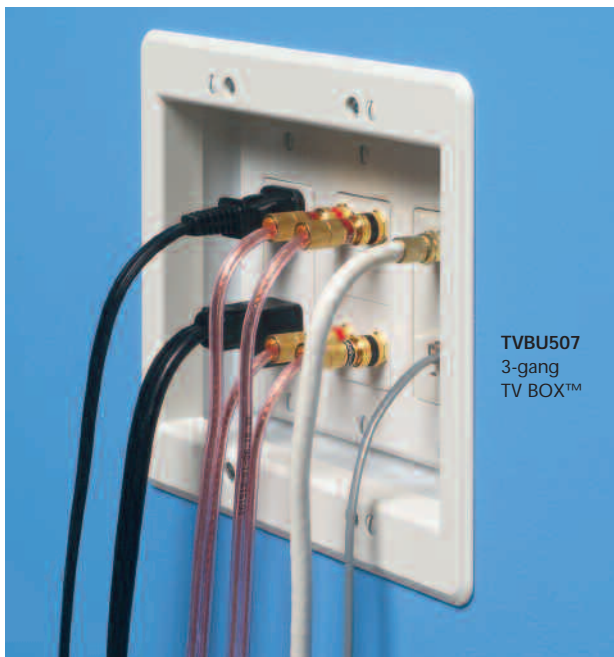

NEW!
more on
reverse

Recessed Three-Gang TV BOX™

For Old or New Work • One Power, Two Low Voltage Openings

TVBU507
3-gang
TV BOX™

Plugs and Connectors Stay INSIDE this Recessed Box!

Arlington's recessed three-gang TV BOX™ allows you to mount LCD and plasma TVs flush against the wall. Plugs and connectors stay *inside* this recessed box.

Designed for new or old work, TVBU507 is a combo box with power in one side and two low voltage openings for Class 2 wiring.

Secure installation. Good looks. A great finish.

- No wobble! In **retrofit** projects, mounting wings hold the box securely against the wall board when screws are tightened. The box mounts directly to a stud for use in **new construction**.
- Adjusts to fit walls from 1/4" to 1-1/2" thick in retrofit applications
- Fast, easy installation
- Usable with Arlington's SCOOP™ series entrance hoods and plates
- Colors: paintable white trim plate or black

Three-gang TV BOX includes combo box; trim plate; one three-gang decorator style cover; installation screws.

Distributed by