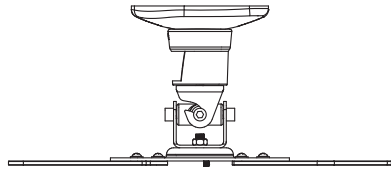

Projector Mounts

Accessory Usage Chart

	SM-PROJ-M	SM-PROJ-L	SM-PROJ-XL	SM-CEILING-CA	SM-CEILING-TRUSS
Ceiling Plate	 Male Threads (Included With Mount)	 Female Threads (Included With Mount)	 Female Threads (Included With Mount)	 Female Threads	 Female Threads
Top Coupler Option	 SM-CEILING-FFC  SM-CEILING-OFC	Not Required			
Extension Pole Option	 SM-FIXPOLE-3 SM-FIXPOLE-6 SM-FIXPOLE-12 SM-FIXPOLE-24 SM-FIXPOLE-36		 SM-ADJPOLE-S SM-ADJPOLE-M		
Bottom Coupler Option	Not Required		 SM-CEILING-FFC  SM-CEILING-OFC		
Mount Body	 Female Threads (Included With Mount)	 Female Threads (Included With Mount)	 Male Threads (Included With Mount)	SM-PROJ-M/L No Coupler Required	SM-PROJ-XL Requires Coupler
	SM-PROJ-M	SM-PROJ-L	SM-PROJ-XL	SM-CEILING-CA	SM-CEILING TRUSS

Projector Mounts

Projector Mounts and Accessories

Projector Mounts

SM-PROJ-M-BLK
SM-PROJ-M-WH

SM-PROJ-L-BLK
SM-PROJ-L-WH

SM-PROJ-XL-BLK
SM-PROJ-XL-WH

Extension Poles

SM-FIXPOLE-3-BLK
SM-FIXPOLE-3-WH
SM-FIXPOLE-6-BLK
SM-FIXPOLE-6-WH
SM-FIXPOLE-12-BLK
SM-FIXPOLE-12-WH
SM-FIXPOLE-24-BLK
SM-FIXPOLE-24-WH
SM-FIXPOLE-36-BLK
SM-FIXPOLE-36-WH