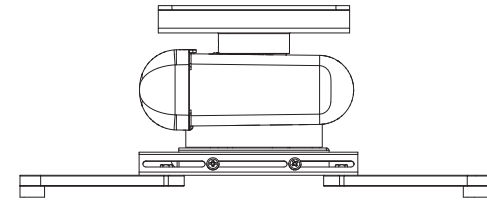

Projector Mounts

Accessory Usage Chart

	SM-PROJ-M	SM-PROJ-L	SM-PROJ-XL	SM-CEILING-CA	SM-CEILING-TRUSS
Ceiling Plate	 Male Threads (Included With Mount)	 Female Threads (Included With Mount)	 Female Threads (Included With Mount)	 Female Threads	 Female Threads
Top Coupler Option	 SM-CEILING-FFC  SM-CEILING-OFC	Not Required			
Extension Pole Option	 SM-FIXPOLE-3 SM-FIXPOLE-6 SM-FIXPOLE-12 SM-FIXPOLE-24 SM-FIXPOLE-36		 SM-ADJPOLE-S SM-ADJPOLE-M		
Bottom Coupler Option	Not Required		 SM-CEILING-FFC  SM-CEILING-OFC		
Mount Body	 Female Threads (Included With Mount)	 Female Threads (Included With Mount)	 Male Threads (Included With Mount)	SM-PROJ-M/L No Coupler Required	SM-PROJ-XL Requires Coupler
	SM-PROJ-M	SM-PROJ-L	SM-PROJ-XL	SM-CEILING-CA	SM-CEILING TRUSS

Projector Mounts

Projector Mounts and Accessories

Projector Mounts

SM-PROJ-M-BLK
SM-PROJ-M-WH

SM-PROJ-L-BLK
SM-PROJ-L-WH

SM-PROJ-XL-BLK
SM-PROJ-XL-WH

Extension Poles

SM-FIXPOLE-3-BLK
SM-FIXPOLE-3-WH
SM-FIXPOLE-6-BLK
SM-FIXPOLE-6-WH
SM-FIXPOLE-12-BLK
SM-FIXPOLE-12-WH
SM-FIXPOLE-24-BLK
SM-FIXPOLE-24-WH
SM-FIXPOLE-36-BLK
SM-FIXPOLE-36-WH