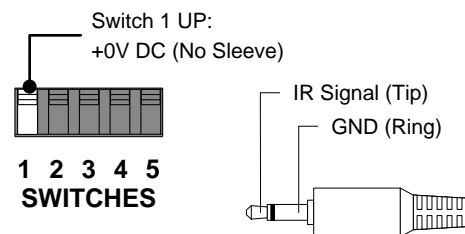

1. Overview

This protocol provides the information required to control an EA-MINI-xD-35 amplifier via IR through a connected IR receiver or Automation System. Follow the instructions carefully to ensure that IR will function at the highest level, and not cause damage to the amplifier or other components.

1.1 Products Covered

EA-MINI-2D-35 – 2 channel 35 Watts per Channel Digital Mini-Amplifier

EA-MINI-3D-35 – 3 channel 35 Watts per Channel Digital Mini-Amplifier

2. IR Connections and Setup

2.1 IR Connections and Controls

2.1.1 IR In Port

Connect an IR Receiver or a 3.5mm mono mini cable to this port to input IR commands for amplifier control. Be sure to set the IR Receive/Control dip switch correctly to configure the port for the desired pinout.

2.1.2 IR Receive/Control Dip Switch

Controls the pinout of the IR In port to provide power for an IR Receiver if needed. The pinout of each setting is described below:

2.1.3 IR Out Port

The IR Out is a pass-through port that repeats all commands received from the IR In port. Connect IR flashers to this port for control of other equipment.