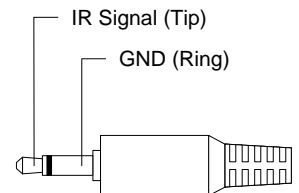

2.1.1 IR In Port

Connect an IR Receiver or a 3.5mm mono mini cable to this port to input IR commands for amplifier control. Be sure to set the IR Receive/Control dip switch correctly to configure the port for the desired pinout.

2.1.2 IR Receive/Control Dip Switch

Controls the pinout of the IR In port to provide power for an IR Receiver if needed. The pinout of each setting is described below:

2.1.3 IR Out Port

The IR Out is a pass-through port that repeats all commands received from the IR In port. Connect IR flashers to this port for control of other equipment.

If more flashers are required, connect the port to a powered IR distribution block .

3. IR Applications

3.1 In-Room IR Receiver with IR Remote

To control the amplifier with an in-room IR remote (commands transmit directly from the remote):

1. Set dip switch 1 to the DOWN position.
2. Connect the IR Receiver to the IR In port.
3. Position the receiver so that commands are received reliably.
4. Control additional equipment by attaching an IR flasher to the IR Out port.