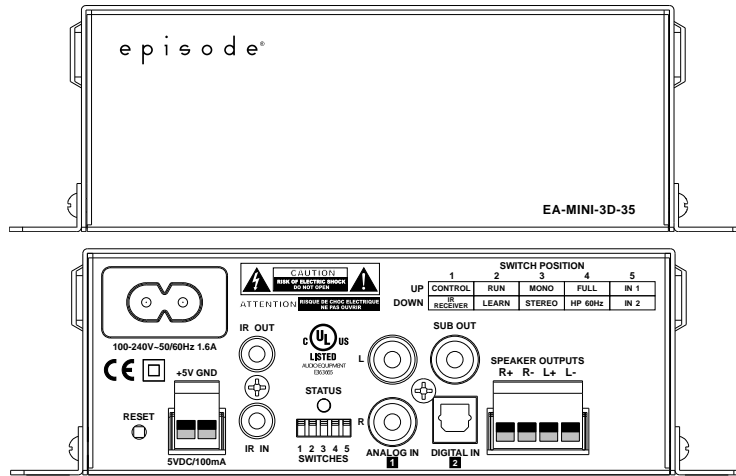

episode[®]

Sound Design.

IR CONTROL PROTOCOL

EA-MINI-2D-35 / EA-MINI-3D-35

Digital Mini-Amplifiers

Table of Contents

1. Overview	3
2. IR Connections and Setup.....	3
2.1 IR Connections and Controls.....	3
2.1.1 IR In Port.....	3
2.1.2 IR Receive/Control Dip Switch	3
2.1.3 IR Out Port.....	3
3. IR Applications	4
3.1 In-Room IR Receiver with IR Remote	4
3.2 Programmed Automation Controller	4
4. IR Hex Codes	5
4.1 Audio Hex Codes.....	5
4.2 Amplifier Configuration Hex Codes	7
4.3 DSP Mode Hex Codes	7
4.4 Input Selection Hex Codes	9
4.5 Amplifier Power Hex Codes.....	9
4.6 Amplifier Volume Hex Codes.....	10
5. Contacting Technical Support	12

1. Overview

This protocol provides the information required to control an EA-MINI-xD-35 amplifier via IR through a connected IR receiver or Automation System. Follow the instructions carefully to ensure that IR will function at the highest level, and not cause damage to the amplifier or other components.