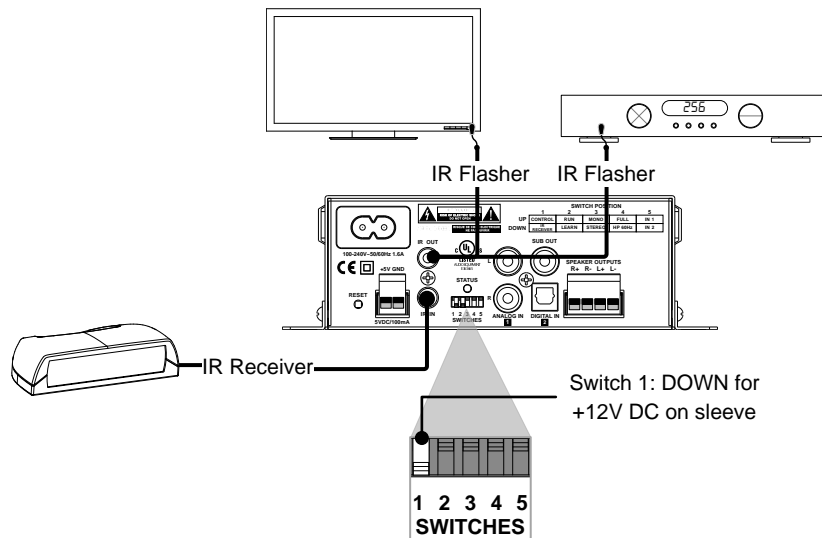

2.1.2 IR Receive/Control Dip Switch

Controls the pinout of the IR In port to provide power for an IR Receiver if needed. The pinout of each setting is described below:

2.1.3 IR Out Port

The IR Out is a pass-through port that repeats all commands received from the IR In port. Connect IR flashers to this port for control of other equipment.

If more flashers are required, connect the port to a powered IR distribution block .

3. IR Applications

3.1 In-Room IR Receiver with IR Remote

To control the amplifier with an in-room IR remote (commands transmit directly from the remote):

1. Set dip switch 1 to the DOWN position.
2. Connect the IR Receiver to the IR In port.
3. Position the receiver so that commands are received reliably.
4. Control additional equipment by attaching an IR flasher to the IR Out port.

3.2 Programmed Automation Controller

To control the amplifier with a control system:

1. Set dip switch 1 to the UP position.
2. Connect a 3.5mm mono mini cable from the flasher output of the controller to the IR In port on the amplifier.
3. Program the control system using the IR control protocol.
4. Control additional equipment by attaching an IR flasher to the IR Out port.