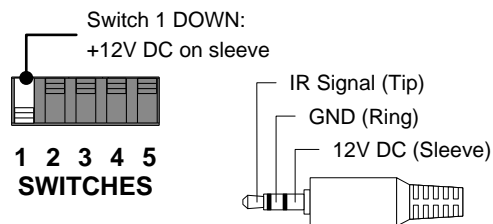

1. Overview

This protocol provides the information required to control an EA-MINI-xD-35 amplifier via IR through a connected IR receiver or Automation System. Follow the instructions carefully to ensure that IR will function at the highest level, and not cause damage to the amplifier or other components.

1.1 Products Covered

EA-MINI-2D-35 – 2 channel 35 Watts per Channel Digital Mini-Amplifier

EA-MINI-3D-35 – 3 channel 35 Watts per Channel Digital Mini-Amplifier

2. IR Connections and Setup

2.1 IR Connections and Controls

2.1.1 IR In Port

Connect an IR Receiver or a 3.5mm mono mini cable to this port to input IR commands for amplifier control. Be sure to set the IR Receive/Control dip switch correctly to configure the port for the desired pinout.

2.1.2 IR Receive/Control Dip Switch

Controls the pinout of the IR In port to provide power for an IR Receiver if needed. The pinout of each setting is described below: