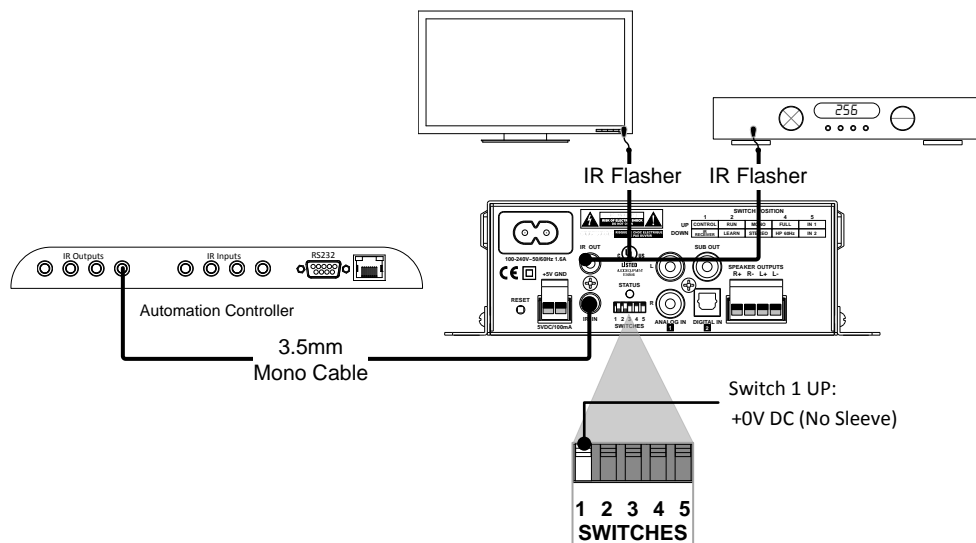

2.1.2 IR Receive/Control Dip Switch

Controls the pinout of the IR In port to provide power for an IR Receiver if needed. The pinout of each setting is described below:

2.1.3 IR Out Port

The IR Out is a pass-through port that repeats all commands received from the IR In port. Connect IR flashers to this port for control of other equipment.

If more flashers are required, connect the port to a powered IR distribution block .

3. IR Applications

3.1 In-Room IR Receiver with IR Remote

To control the amplifier with an in-room IR remote (commands transmit directly from the remote):

1. Set dip switch 1 to the DOWN position.
2. Connect the IR Receiver to the IR In port.
3. Position the receiver so that commands are received reliably.
4. Control additional equipment by attaching an IR flasher to the IR Out port.

3.2 Programmed Automation Controller

To control the amplifier with a control system:

1. Set dip switch 1 to the UP position.
2. Connect a 3.5mm mono mini cable from the flasher output of the controller to the IR In port on the amplifier.
3. Program the control system using the IR control protocol.
4. Control additional equipment by attaching an IR flasher to the IR Out port.