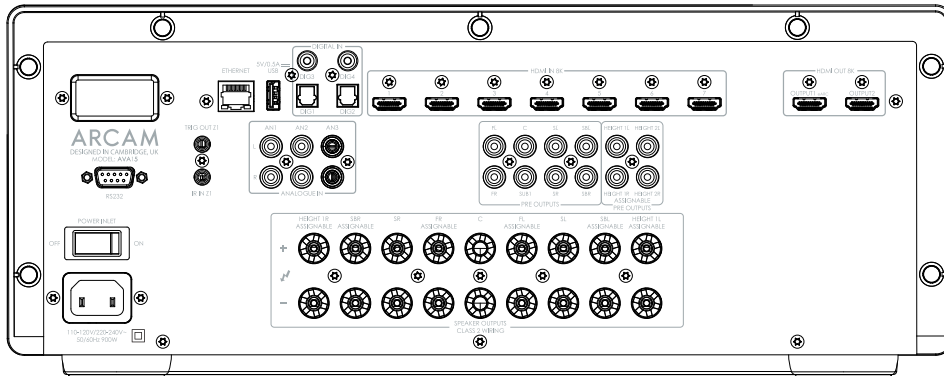

Decoding/Encoding		
Maximum Channel Count	12	
Reassignable Channels	Front, Surround Back, Height Channels	
Dolby	Dolby Atmos, Dolby TrueHD, Dolby Atmos Height Virtualisation, Dolby Surround	
DTS	DTS:X, DTS HD Master, DTS Neural:X, DTS Virtual:X	
IMAX Enhanced	No	
Auro 3D	No	
MPEG H	Yes	
HDMI		
Inputs/Outputs	7/2	
HDMI/ HDCP Versions	2.1a/2.3	
Resolution support resolution/framerate	Up to 8K/60Hz or 4K 120Hz	
Supported Dynamic Range Profiles	HDR, HDR10, HDR10+, HDR10+ Gaming, Dolby Vision, HLG	
Supported HDMI features	Variable Refresh Rate (VRR), Auto Low Latency Mode (ALLM), CEC, eARC/ARC (Zone 1, Output 1)	
On Screen Display	Yes	
Streaming		
Works with (apps)	ARCAM Radia, Spotify Connect, Tidal Connect, Qobuz Connect, Roon (Ready)	
Works with (services)	Apple Airplay, Google Cast	
ARCAM Radia supported services (Global)	Internet Radio, Podcasts, UPnP	
Supported Hi-res media:	FLAC, WAV (LPCM), MQA, AAC, ALAC, AIFF, MP3, OGG, WMA	
Supported Hi-res Bit depth:	16, 24	
Supported samples rates (kHz):	Up to 192 kHz	
Gapless Playback:	Yes	
Frequency response:	20Hz—20kHz ± 0.05dB	
Digital Inputs		
Number of inputs (Coaxial/Toslink)	2/2	
Supported Sample Rates (kHz)	Coaxial (RCA)	192, 176.4, 96, 88.2, 48, 44.1
	Optical (Toslink)	96, 88.2, 48, 44.1
Bit depths (bit)	Coaxial & Optical (Toslink)	
		24, 16
Frequency response	20Hz—20kHz ± 0.2dB	
Signal/noise ratio (A-wtd, ref. 50W, 0dBFS)	100dB	
Analogue Inputs		
Number of inputs	3x RCA pairs	
Signal/noise ratio (A-wtd, ref. 50W, 1V input)	100dB	
Frequency response	20Hz—20kHz ± 0.2dB	
Preamplifier Outputs		
Number of Outputs XLR/RCA	0/12	
Single-ended (RCA) peak output level per channel	2V RMS	
THD+N (20 Hz to 20 kHz)	-100dB	
Amplification		
Amplifier Channels	9, Class D	
Continuous power output (0.5% THD), per channel		
8Ω, 20Hz - 20kHz, 2 channels driven	100W	
4Ω, 1kHz, 2 channels driven	150W	
8Ω, 20Hz - 20kHz, 9 channels driven	75W	
4Ω, 1kHz	90W	
Harmonic distortion, 80% power, 8Ω at 1kHz	0.01%	
Wireless Specifications		
Bluetooth Profile	5.4; A2DP Sink/Source, AVRCP, Snapdragon Sound, AAC, LE Audio, Auracast, GATT, VCP, MCP, BAP, CAP	
General		
Mains voltage	100-120V/220-240V 50/60Hz	
Power consumption (maximum)	900W	
Dimensions W x D (including speaker terminals) x H (including feet)	432 x 391.7 x 170mm	
Weight (net)	10 kg	
Weight (packed)	15.7 kg