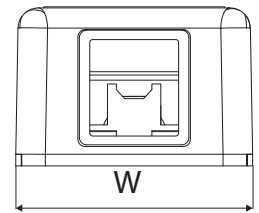

SURFACE MOUNT BOX

Thank you for purchasing a great product from Wirepath™ Structured Wiring. More than just a box - the Wirepath Surface Mount Box is designed to provide direct access with easy wire identification.

Features

- Fits standard 90-degree CAT5e and CAT6 keystone
- Available in white, light almond, and black
- Knock out rear entries with diagonal wire cutters for extra room without kinking wires
- Organize wire the way you want with single cable entry available on three sides
- Keep wire tidy with tie-wrap anchor points inside the module
- Label each port on the top for quick identification
- Color telephone and data icon tabs help you quickly keep track of which wire feeds into the box
- ABS UL 94V-0

Specifications			
Part #	Description	Dimensions	Includes
WP-SMB1	1 port	1.57" W x 2.36" D x 1.07" H	(2) Screws (1) Cable tie (1) Double-sided sheet (1) Telephone color tab (1) Data color tab
WP-SMB2	2 port	2.13" W x 2.36" D x 1.07" H	(2) Screws (2) Cable ties (1) Paper label sheet (1) Transparent sheet (1) Double-sided sheet (2) Telephone color tab (2) Data color tab
WP-SMB4	4 port	3.90" W x 2.36" D x 1.07" H	(2) Screws (2) Cable ties (2) Paper label sheets (2) Transparent sheets (2) Double-sided sheets (4) Telephone color tabs (4) Data color tabs
WP-SMB6	6 port	5.71" W x 2.36" D x 1.07" H	(2) Screws (3) Cable ties (3) Paper label sheets (3) Transparent sheets (2) Double-sided sheets (6) Telephone color tabs (6) Data color tabs