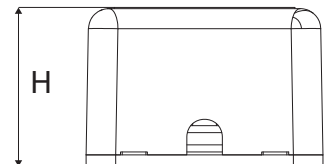

SURFACE MOUNT BOX

Thank you for purchasing a great product from Wirepath™ Structured Wiring. More than just a box - the Wirepath Surface Mount Box is designed to provide direct access with easy wire identification.

Features

- Fits standard 90-degree CAT5e and CAT6 keystone
- Available in white, light almond, and black
- Knock out rear entries with diagonal wire cutters for extra room without kinking wires
- Organize wire the way you want with single cable entry available on three sides
- Keep wire tidy with tie-wrap anchor points inside the module
- Label each port on the top for quick identification
- Color telephone and data icon tabs help you quickly keep track of which wire feeds into the box
- ABS UL 94V-0

Specifications			
Part #	Description	Dimensions	Includes
WP-SMB1	1 port	1.57" W x 2.36" D x 1.07" H	(2) Screws (1) Cable tie (1) Double-sided sheet (1) Telephone color tab (1) Data color tab
WP-SMB2	2 port	2.13" W x 2.36" D x 1.07" H	(2) Screws (2) Cable ties (1) Paper label sheet (1) Transparent sheet (1) Double-sided sheet (2) Telephone color tab (2) Data color tab
WP-SMB4	4 port	3.90" W x 2.36" D x 1.07" H	(2) Screws (2) Cable ties (2) Paper label sheets (2) Transparent sheets (2) Double-sided sheets (4) Telephone color tabs (4) Data color tabs
WP-SMB6	6 port	5.71" W x 2.36" D x 1.07" H	(2) Screws (3) Cable ties (3) Paper label sheets (3) Transparent sheets (2) Double-sided sheets (6) Telephone color tabs (6) Data color tabs