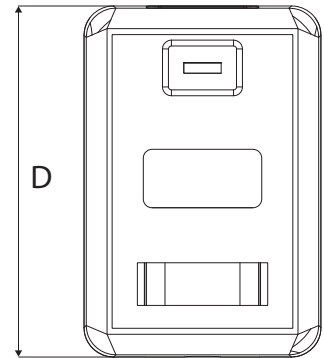

SURFACE MOUNT BOX

Thank you for purchasing a great product from Wirepath™ Structured Wiring. More than just a box - the Wirepath Surface Mount Box is designed to provide direct access with easy wire identification.

Features

- Fits standard 90-degree CAT5e and CAT6 keystone
- Available in white, light almond, and black
- Knock out rear entries with diagonal wire cutters for extra room without kinking wires
- Organize wire the way you want with single cable entry available on three sides
- Keep wire tidy with tie-wrap anchor points inside the module
- Label each port on the top for quick identification
- Color telephone and data icon tabs help you quickly keep track of which wire feeds into the box
- ABS UL 94V-0

Specifications			
Part #	Description	Dimensions	Includes
WP-SMB1	1 port	1.57" W x 2.36" D x 1.07" H	(2) Screws (1) Cable tie (1) Double-sided sheet (1) Telephone color tab (1) Data color tab
WP-SMB2	2 port	2.13" W x 2.36" D x 1.07" H	(2) Screws (2) Cable ties (1) Paper label sheet (1) Transparent sheet (1) Double-sided sheet (2) Telephone color tab (2) Data color tab
WP-SMB4	4 port	3.90" W x 2.36" D x 1.07" H	(2) Screws (2) Cable ties (2) Paper label sheets (2) Transparent sheets (2) Double-sided sheets (4) Telephone color tabs (4) Data color tabs
WP-SMB6	6 port	5.71" W x 2.36" D x 1.07" H	(2) Screws (3) Cable ties (3) Paper label sheets (3) Transparent sheets (2) Double-sided sheets (6) Telephone color tabs (6) Data color tabs