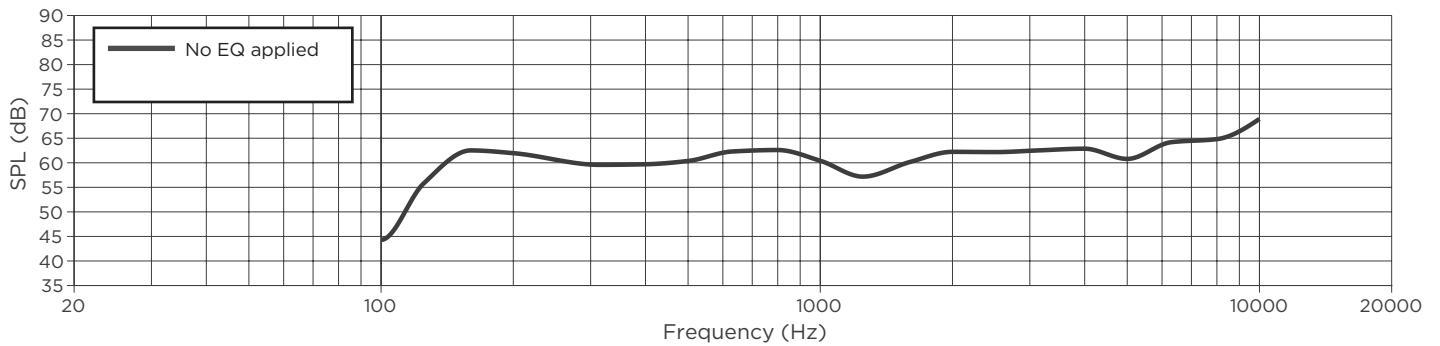

FreeSpace FS4CE In-ceiling Loudspeaker

EN 54-24 Certified Ratings

EN 54-24: 2008, Loudspeaker for Voice Alarm Systems for Fire Detection and Fire Alarm Systems for Buildings

EN 54-24 Certified Ratings ¹						
Frequency Range	100 Hz to 10 kHz					
Sensitivity (1 W @ 4 m)	74.6 dB					
Measured Max. SPL @ 4 m	87.6 dB					
Coverage Angle Octave Band	500 Hz	1000 Hz	2000 Hz	4000 Hz		
Horizontal Coverage	180°	175°	155°	75°		
Vertical Coverage	180°	175°	150°	90°		
Rated Impedance		2.5W	5W	10W	20W	40W
	70V	1960 Ω	980 Ω	490 Ω	245 Ω	123 Ω
	100V	—	2000 Ω	1000 Ω	500 Ω	250 Ω
Passive Nominal Impedance	8 Ω					
Rated Noise Power	40W					

Footnotes

1. The specifications data was measured mounted in a baffle in an anechoic chamber to EN 54-24 standards. Reference plane is on the grille surface and perpendicular to the reference axis. Reference axis is perpendicular to center of grille surface. Horizontal plane is containing the reference axis and perpendicular to the reference plane.

On-axis Frequency Response

©2020 Bose Corporation, All rights reserved.
Framingham, MA 01701-9168 USA
PRO.BOSE.COM
AM857614 Rev. 00
June 2020

857614-0010