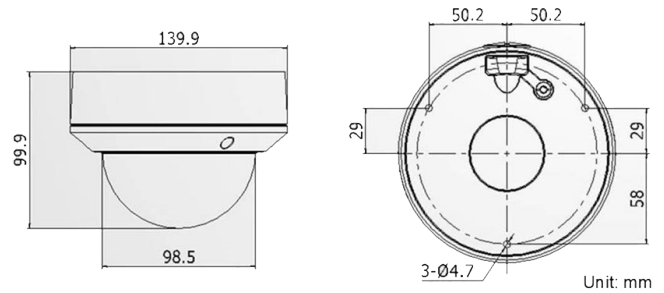

# Luma 500 Series IP Cameras

500 Series cameras are perfect for wide-angle applications such as backyards or swimming pools.

FEATURES	LUMA-500	
Application	Ideal for wide-angle scenes without zoom	
Housing Options	Dome Bullet	Turret
Pixels	4MP	4MP
Max. Resolution	2688x1520	2688x1520
Color Options	2	2
Lens Type	Fixed	Fixed
IR Range	60 ft	60 ft
IP66 Outdoor Rating	●	●
Low Temp Operating Rating	-20°F	-20°F
PoE (Power over Ethernet)	●	●
Basic Motion	●	●
Advanced Motion with Day/Night Settings	●	●
Smart Motion	●	●
Scheduled Day/Night Image Settings	●	●
SD Card Slot	●	
Alarm In/Out		
Audio In/Out		
AGC (Automatic Gain Control)	●	●
2D DNR (Digital Noise Reduction)	●	●
3D DNR	●	●
D-WDR Wide Dynamic Range	●	●
True-WDR	●	●
Backlight Compensation	●	●
Local Video Port	●	
Local Power Port	●	

### TECHNICAL DIMENSIONS