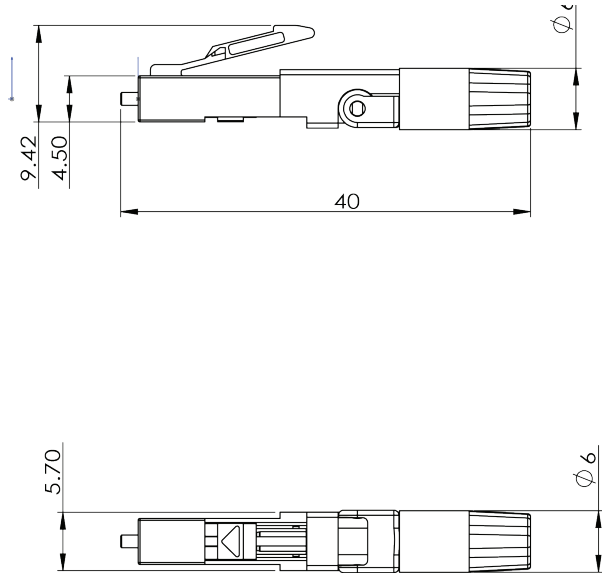

LC TYPE SSF™ Connectors: MM, SM/UPC, SM/APC