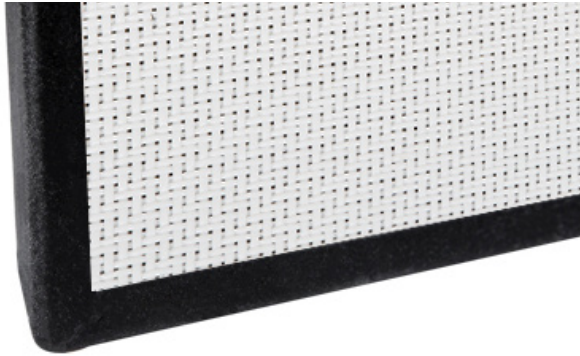

Dragonfly™ Thinline Ultra AcoustiWeave™ Product Details

FIXED

Show it off to everyone. Our fixed screens mount directly to the wall and add a polished look to any room.

	DF-TB-92-UAW	DF-TB-100-UAW	DF-TB-106-UAW	DF-TB-110-UAW	DF-TB-120-UAW
Viewing Angle	160°	160°	160°	160°	160°
Screen Size	92"	100"	106"	110"	120"
Viewing Area Width and Height	80.2" x 45.4"	87.2" x 49"	92.4" x 52"	95.9" x 53.9"	102.8" x 57.8"
Aspect Ratio	16:9	16:9	16:9	16:9	16:9
Gain	1.0	1.0	1.0	1.0	1.0
Dimension (W x H x D)	80.7" x 45.7" x 1.7"	87.7" x 49.6" x 1.7"	92.9" x 52.5" x 1.7"	96.5" x 54.5" x 1.7"	103.4" x 58.4" x 1.7"