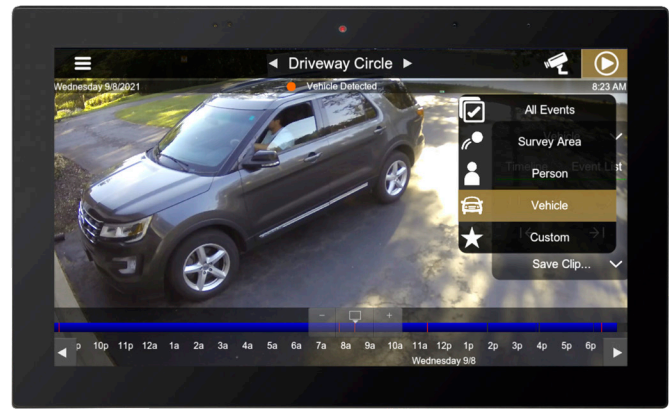

EL-SW-NVR

Network Video Recorder

The ELAN® NVR has intuitive view, search, and analysis tools – which pairs well with ELAN IP Cameras with built-in IntelliVision® AI analytics

ORDER #: EL-SW-NVR

FEATURES

- Simple installation, setup and operation
- Award-winning surveillance and interface
- External HD (HDD/SSD) connected to ELAN controller (not included)
- 24/7 remote access and control via the ELAN app
- 4 or 8 Channel single-stream H.264 network camera input
- Supports up to 30 FPS at 4MP H.264 IP cameras
- Clip export via the app viewer on PC, Mac, Android and iOS

SPECIFICATIONS

Channels	Up to 4 Channels on Primary / 8 Channels per Extender
Storage (External)	Via USB Drive, min 30MB sec read/write speed
Resolution	Up to 4MP
Max. Frame Rate	30 FPS per Channel
Output	OSD via HDMI Port on Controller
Digital Zoom	Up to 10X; Live or via Playback
Analytics	IntelliVision® Advanced Analytics Supported

RECORDING

Max. Network Throughput	25Mbps for 4 Channels / 50Mbps for 8 Channels
Modes	Manual, Schedule (Continuous, event, none)
Schedule	Each Channel 7-day x 24 hours timetable, recording mode configurable
Event	Motion grid (20x12, multi-level sensitivities) / network camera event
Alarm Notification	Custom Event Mappable Triggers, Push Notifications

PLAYBACK

Search	Alarm event / Meta data event / Time search
Display	1ch playback
Resolution	Up to 4MP
Max. Frame Rate	30 FPS per channel

ELAN
MADE FOR YOU

elancontrolsystems.com