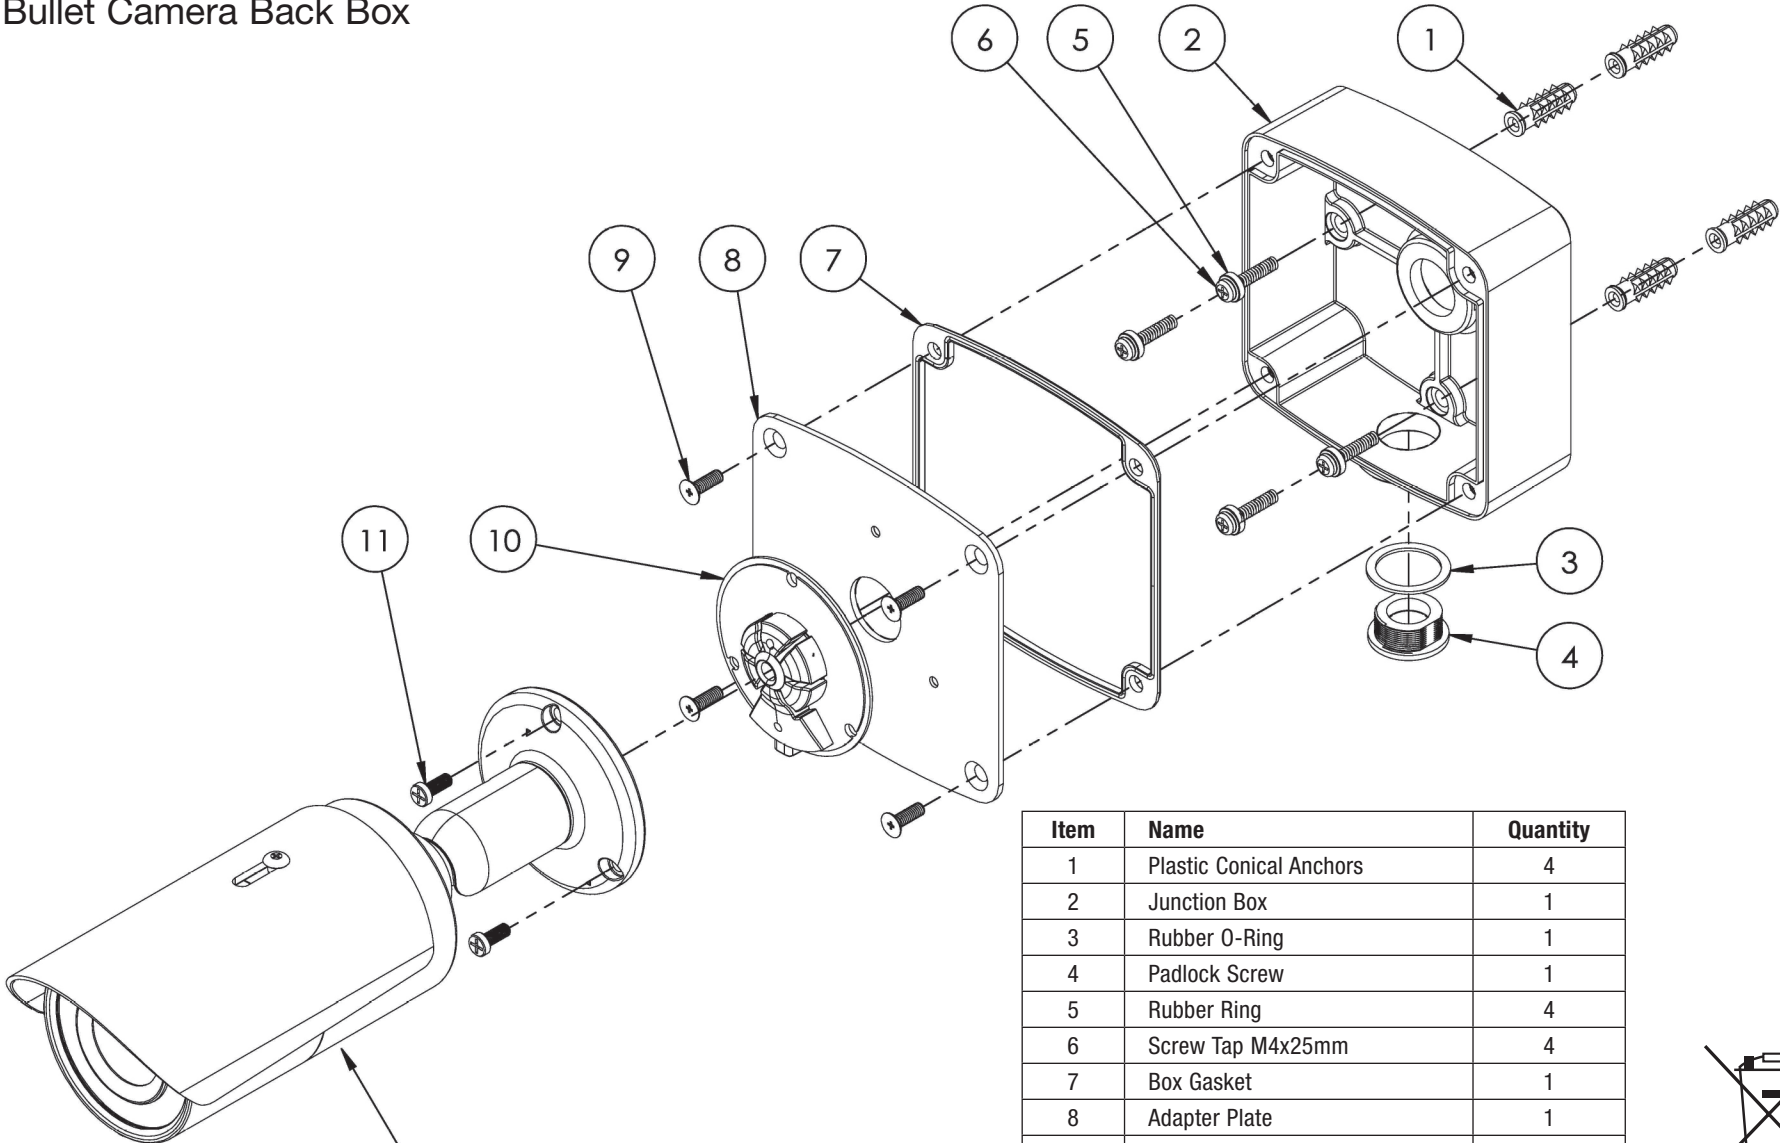

MT-BBB-WH / MT-BBB-BK

Bullet Camera Back Box

Not included in package

Item	Name	Quantity
1	Plastic Conical Anchors	4
2	Junction Box	1
3	Rubber O-Ring	1
4	Padlock Screw	1
5	Rubber Ring	4
6	Screw Tap M4x25mm	4
7	Box Gasket	1
8	Adapter Plate	1
9	Screw Mac M5x12mm	4
10	Cable Gasket	1
11	Screw Mac M4x10mm	3