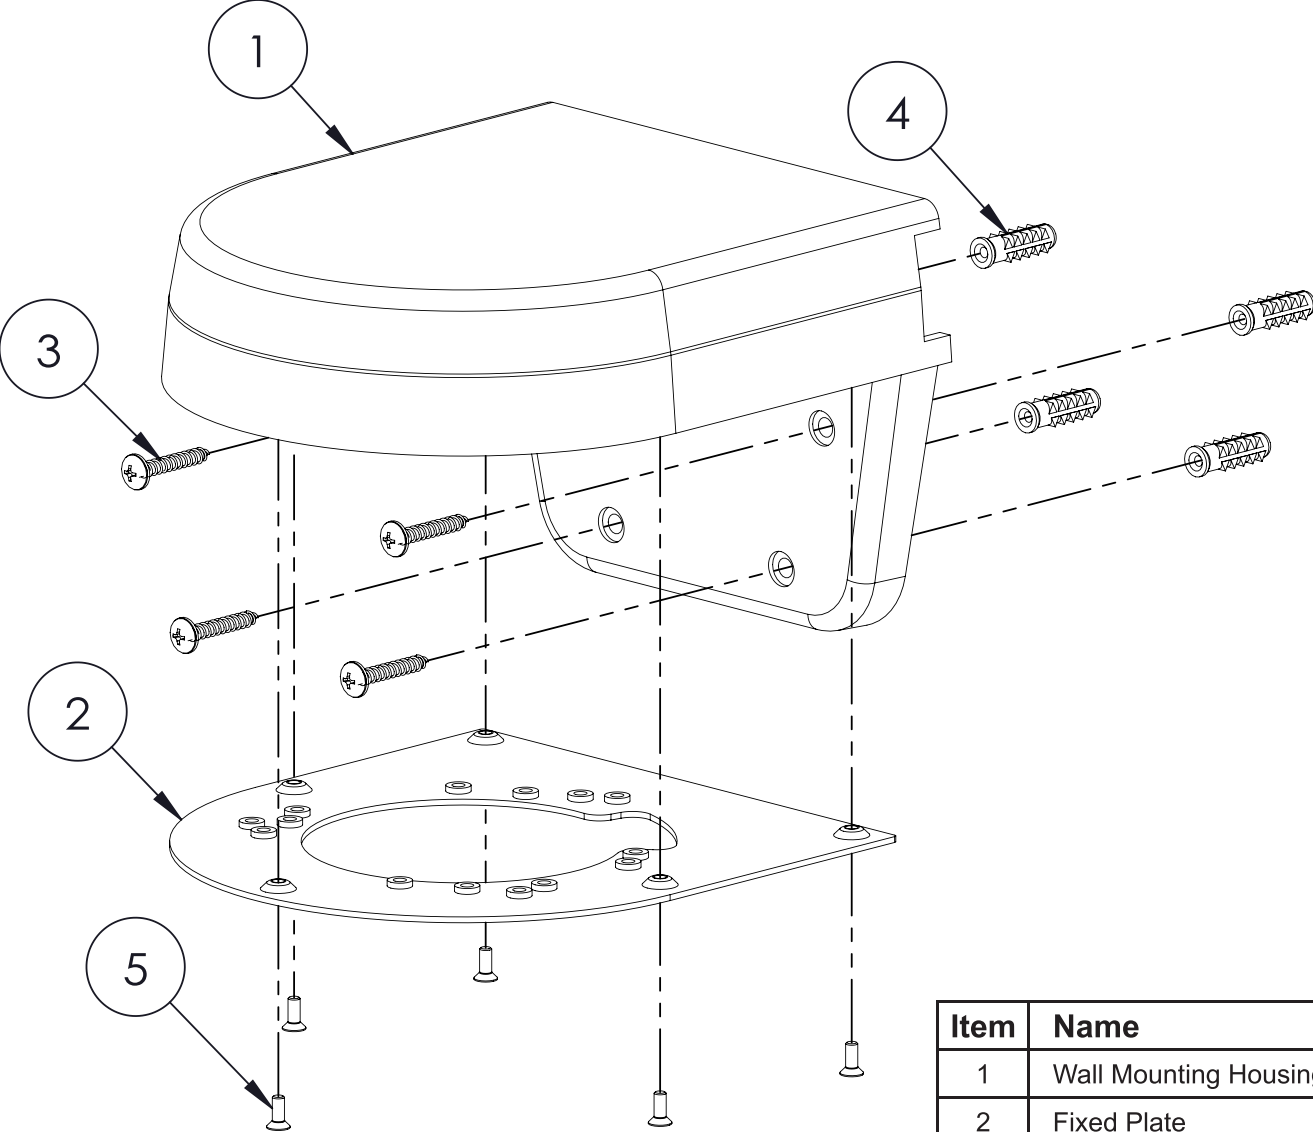

INK: 1-color - Black

NO. of PAGES: 1

MATERIAL: 80# text - gloss

SCALE: 1:1

Must be RoHS Compliant

USE ARTWORK ON PAGE 2 of PDF

MT-DWM-WH

Dome Camera Wall Mount (White)

Item	Name	Quantity
1	Wall Mounting Housing	1
2	Fixed Plate	1
3	Tapping Screw M4x25mm	4
4	Anchors	4
5	Flat Head Screw M3x8mm	5