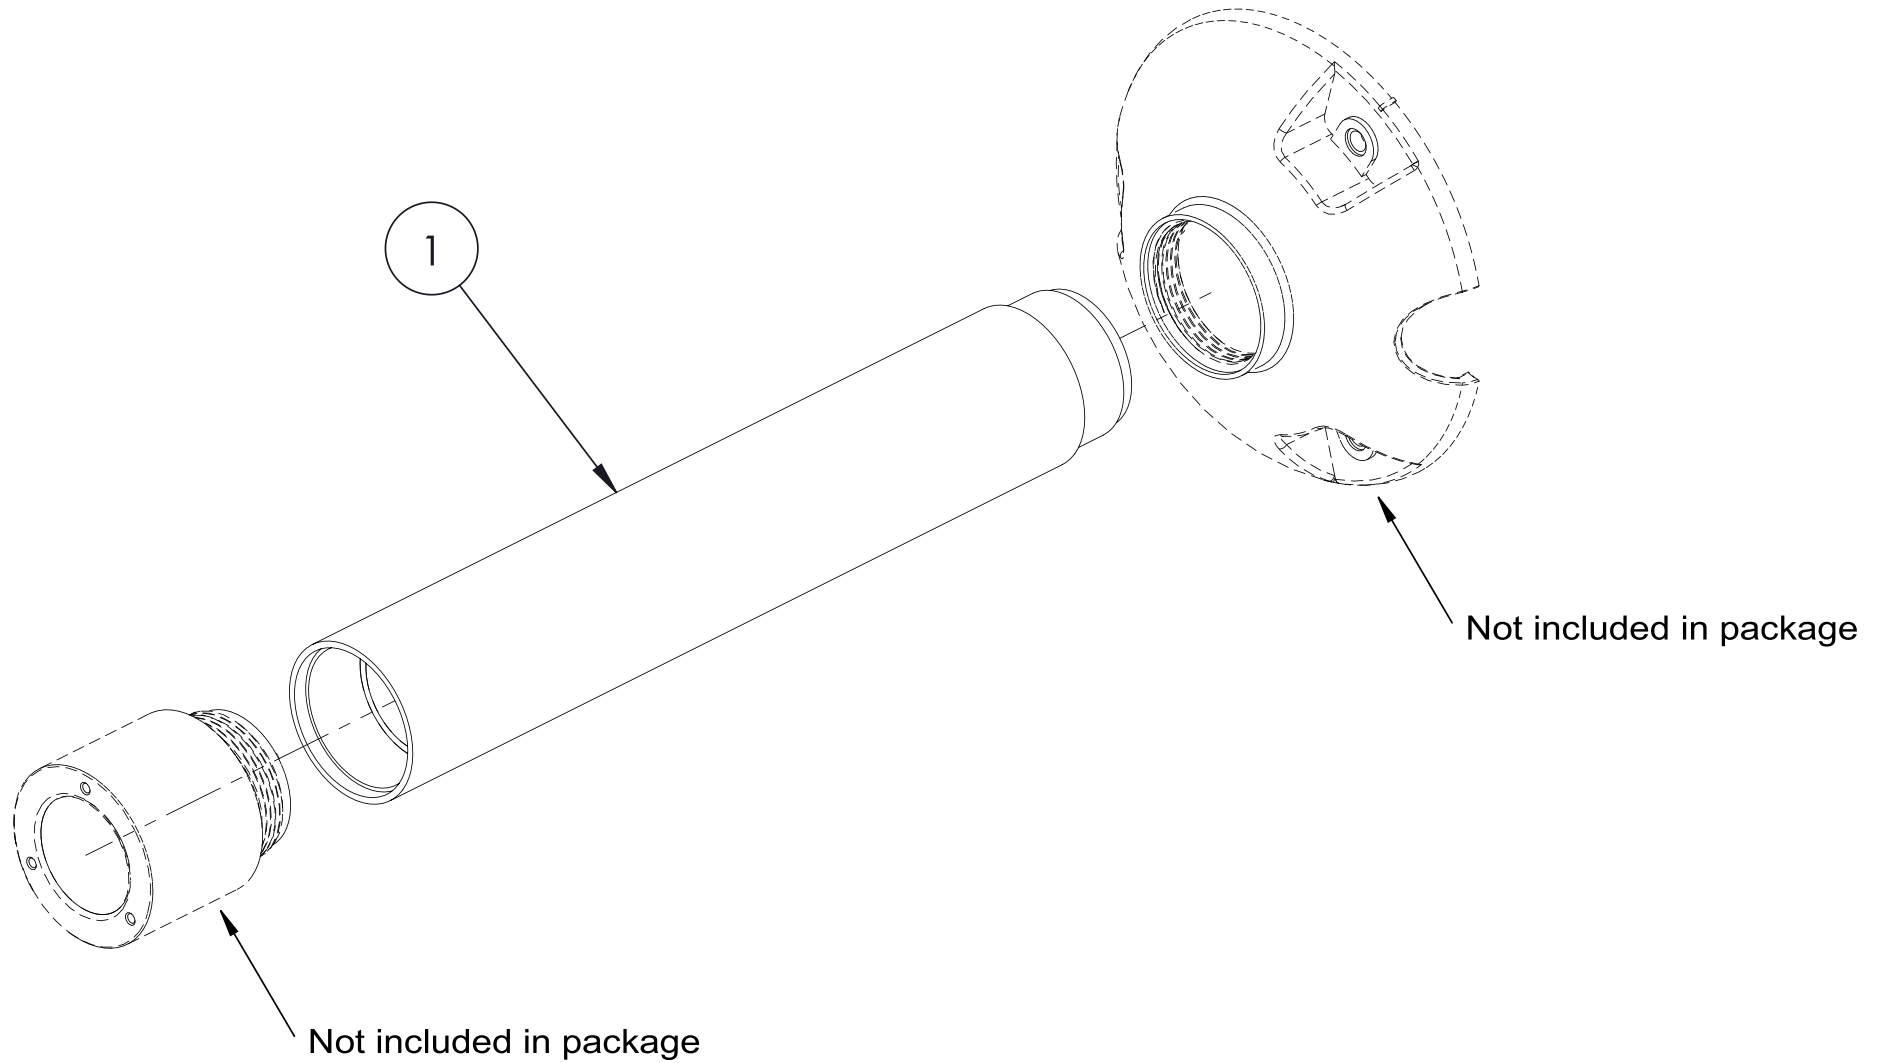

INK: 1-color - Black

NO. of PAGES: 1

MATERIAL: 80# text - gloss

SCALE: 1:1

Must be RoHS Compliant

USE ARTWORK ON PAGE 2 of PDF

MT-EP12-WH

12" Extension Pole for Dome Camera Ceiling Mount (White)

Item	Name	Quantity
1	Extention Tube	1