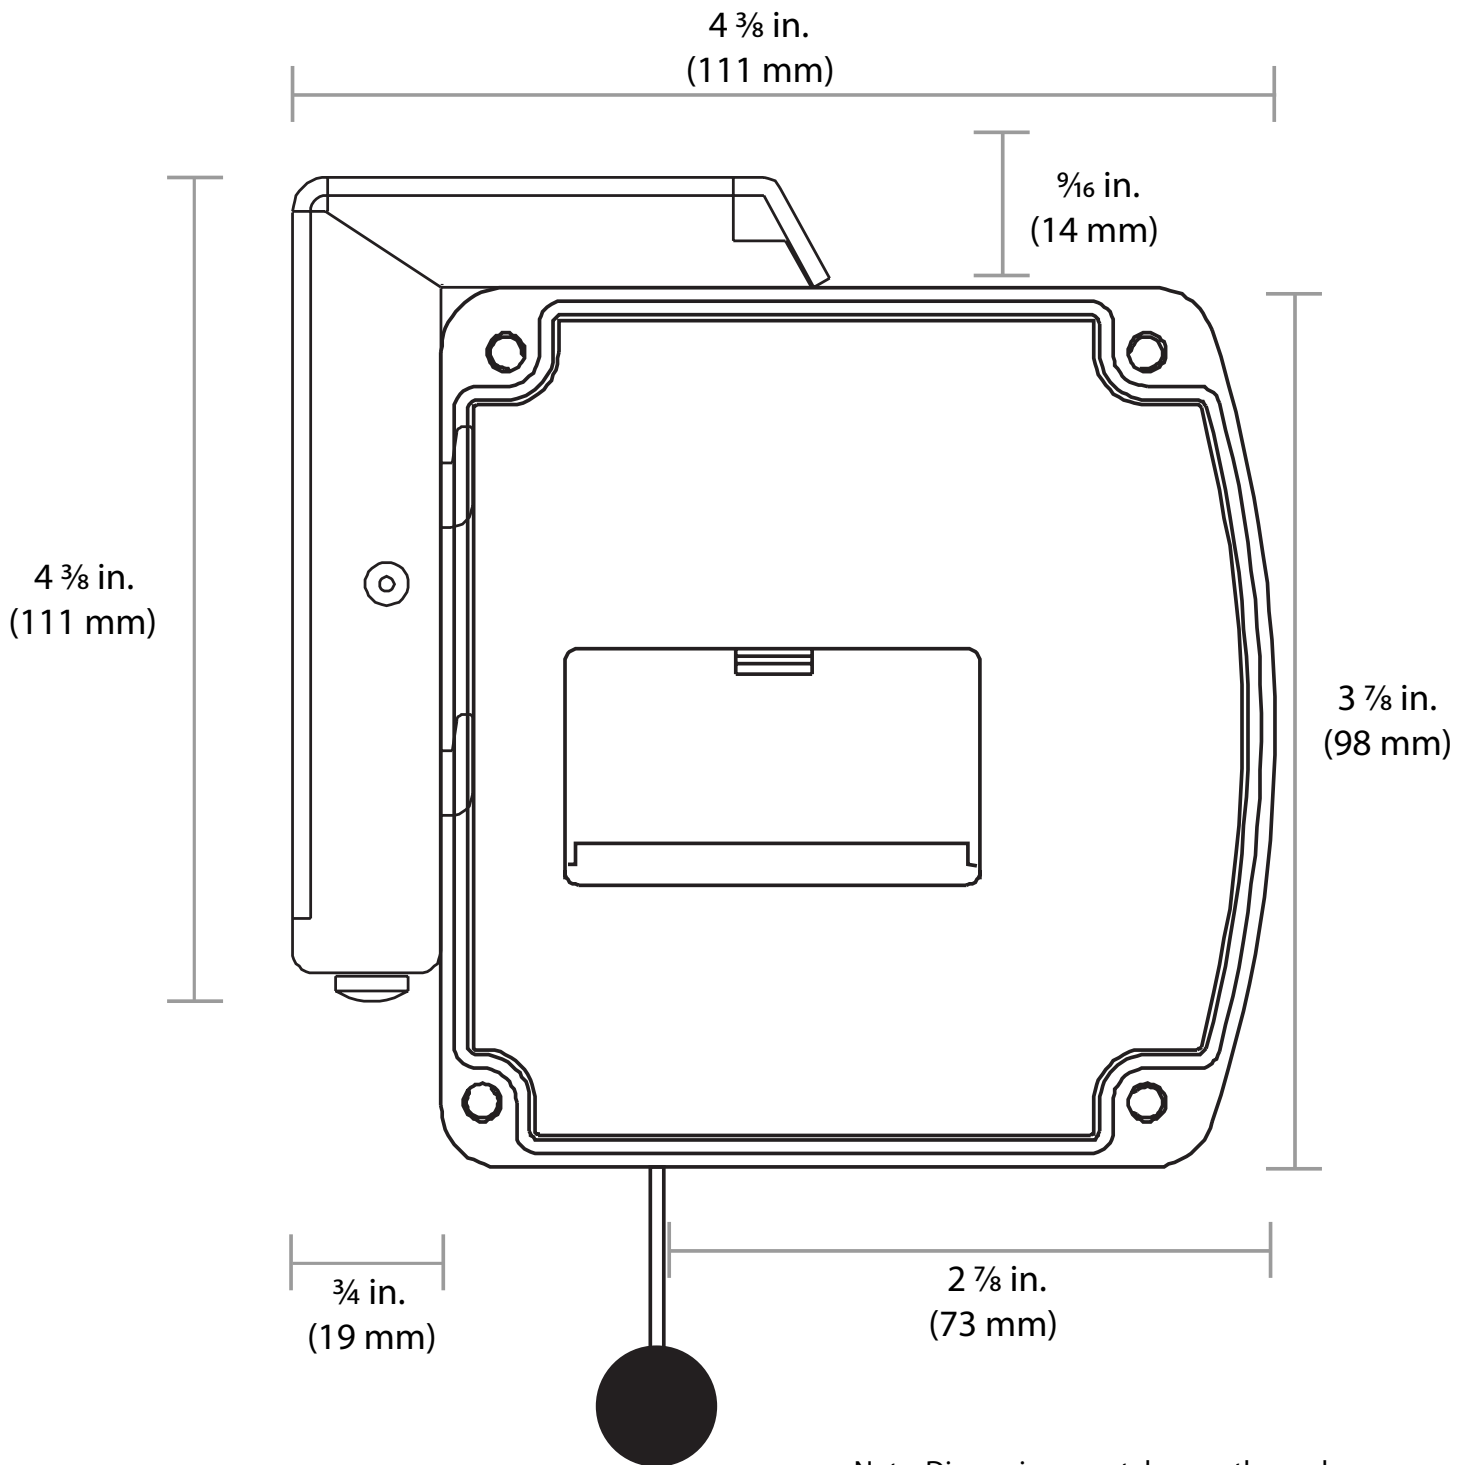

Housing and Bracket Dimensions

for Dragonfly™ Standard Motorized Film Screens

Note: Dimensions are taken on the end cap, the largest part of the housing.