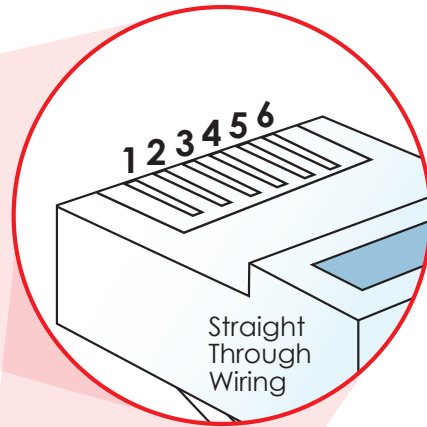

dragonfly

motorized & tab-tension
film screens

RJ-11 Pin-Outs

Momentarily contact NEUTRAL wire and UP or DOWN or STOP wire for screen direction control

1. EMPTY
2. EMPTY
3. Dry Contact Control: Neutral Line
4. Dry Contact Control: Motor Stop
5. Dry Contact Control: Motor Down
6. Dry Contact Control: Motor Up

Manual Switch Plus Additional Control

Momentarily contact NEUTRAL wire and UP or DOWN or STOP wire for screen direction control

1. Dry Contact: Motor UP
2. Dry Contact: Stop
3. Dry Contact: Neutral
4. Dry Contact: Motor DOWN