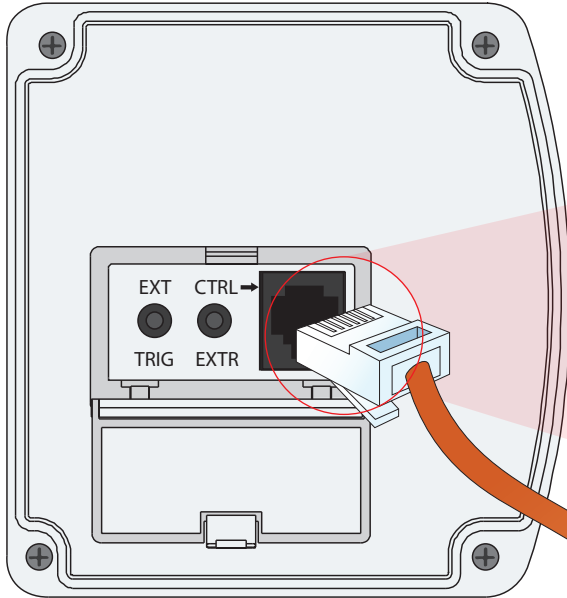

dragonfly

motorized & tab-tension
film screens

RJ-11 Pin-Outs

Momentarily contact NEUTRAL wire and UP or DOWN or STOP wire for screen direction control

1. EMPTY
2. EMPTY
3. Dry Contact Control: Neutral Line
4. Dry Contact Control: Motor Stop
5. Dry Contact Control: Motor Down
6. Dry Contact Control: Motor Up

Manual Switch Plus Additional Control

Momentarily contact NEUTRAL wire and UP or DOWN or STOP wire for screen direction control

1. Dry Contact: Motor UP
2. Dry Contact: Stop
3. Dry Contact: Neutral
4. Dry Contact: Motor DOWN