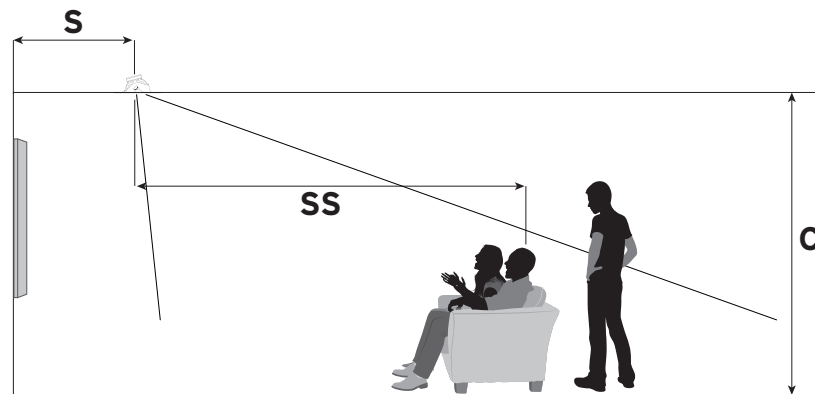

# PRO-180RPC LCR

## PLACEMENT RECOMMENDATION

C		S		W		A		SS	
CEILING HEIGHT		SPEAKER TO SCREEN		SPEAKER TO WALL (MIN)		LEFT/RIGHT TO CENTER		SWEET SPOT (MAX)	
8'	2.44 m	3' - 3'8"	.91 - 1.12 m	3'3"	1 m	5'8" - 6'4"	1.73 - 1.93 m	10'4"	3.15 m
9'	2.74 m	2'3" - 2'11"	.69 - .89 m	3'8"	1.13 m	6'1" - 6'9"	1.85 - 2.06 m	12'6"	3.8 m
10'	3.05 m	1'7" - 2'3"	.48 - .69 m	4'1"	1.24 m	6'5" - 7'1"	1.96 - 2.16 m	14'7"	4.45 m
12'	3.66 m	11" - 1'7"	.28 - .48 m	4'6"	1.37 m	6'8" - 7'6"	2.03 - 2.29 m	19'8"	6 m