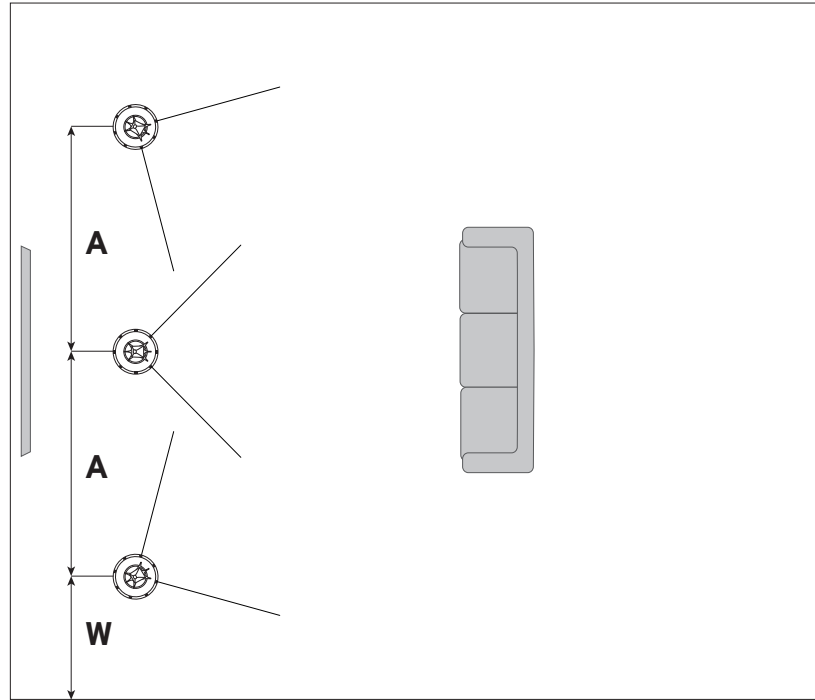

# PRO-180RPC LCR

## PLACEMENT RECOMMENDATION

C		S		W		A		SS	
CEILING HEIGHT		SPEAKER TO SCREEN		SPEAKER TO WALL (MIN)		LEFT/RIGHT TO CENTER		SWEET SPOT (MAX)	
8'	2.44 m	3' - 3'8"	.91 - 1.12 m	3'3"	1 m	5'8" - 6'4"	1.73 - 1.93 m	10'4"	3.15 m
9'	2.74 m	2'3" - 2'11"	.69 - .89 m	3'8"	1.13 m	6'1" - 6'9"	1.85 - 2.06 m	12'6"	3.8 m
10'	3.05 m	1'7" - 2'3"	.48 - .69 m	4'1"	1.24 m	6'5" - 7'1"	1.96 - 2.16 m	14'7"	4.45 m
12'	3.66 m	11" - 1'7"	.28 - .48 m	4'6"	1.37 m	6'8" - 7'6"	2.03 - 2.29 m	19'8"	6 m