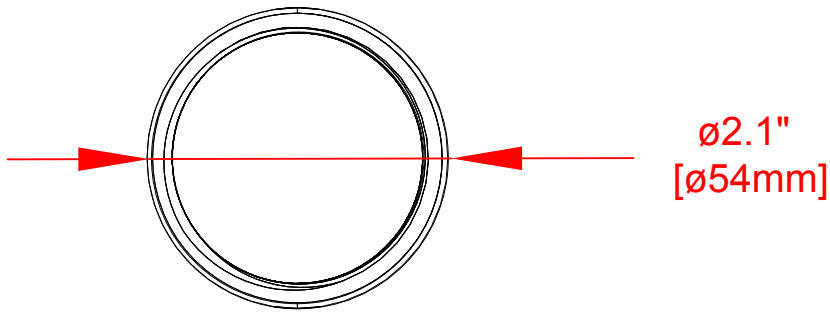

M5 Tap
(x4)

1-1/2 - 11.5
NPT

SM-CEILING-FFC
Female-to-Female Coupler for Ceiling Mounts

PROPRIETARY AND CONFIDENTIAL: THE INFORMATION CONTAINED IN THIS DRAWING IS THE SOLE PROPERTY OF SNAP AV. ANY REPRODUCTION IN PART OR AS A WHOLE WITHOUT THE WRITTEN PERMISSION OF SNAP AV IS PROHIBITED.

Category Manager KG	Drawn By DW	Date 8/27/13	Units Inches	Scale 1:1	Sheet 1/1	Revision REV A
------------------------	----------------	-----------------	-----------------	--------------	--------------	-------------------