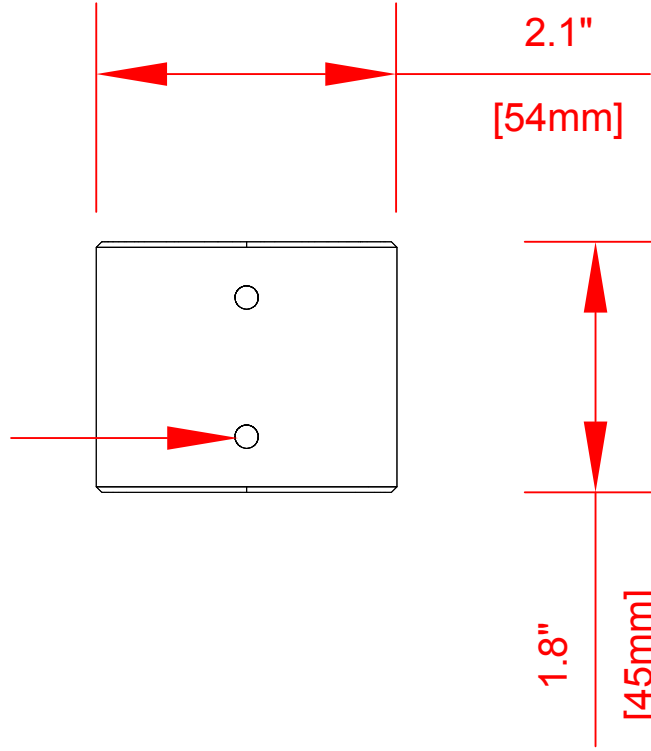

M5 Tap
(x4)

1-1/2 - 11.5
NPT

SM-CEILING-FFC
Female-to-Female Coupler for Ceiling Mounts

PROPRIETARY AND CONFIDENTIAL: THE INFORMATION CONTAINED IN THIS DRAWING IS THE SOLE PROPERTY OF SNAP AV. ANY REPRODUCTION IN PART OR AS A WHOLE WITHOUT THE WRITTEN PERMISSION OF SNAP AV IS PROHIBITED.

Category Manager KG	Drawn By DW	Date 8/27/13	Units Inches	Scale 1:1	Sheet 1/1	Revision REV A
------------------------	----------------	-----------------	-----------------	--------------	--------------	-------------------