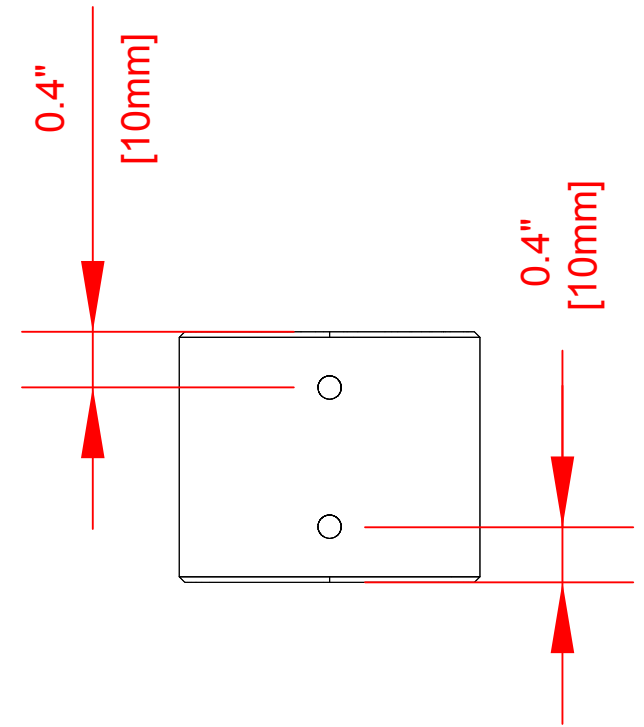

M5 Tap
(x4)

1-1/2 - 11.5
NPT

SM-CEILING-FFC
Female-to-Female Coupler for Ceiling Mounts

PROPRIETARY AND CONFIDENTIAL: THE INFORMATION CONTAINED IN THIS DRAWING IS THE SOLE PROPERTY OF SNAP AV. ANY REPRODUCTION IN PART OR AS A WHOLE WITHOUT THE WRITTEN PERMISSION OF SNAP AV IS PROHIBITED.

Category Manager KG	Drawn By DW	Date 8/27/13	Units Inches	Scale 1:1	Sheet 1/1	Revision REV A
------------------------	----------------	-----------------	-----------------	--------------	--------------	-------------------