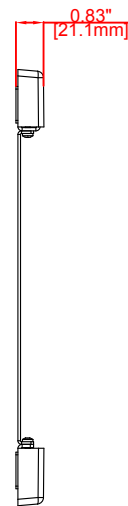

Front View

Side View

Rear View

SM-RAZOR-ART1-BKT-20

Dual Stud Mounting Bracket- SM-RAZOR-ART1-M

PROPRIETARY AND CONFIDENTIAL: THE INFORMATION CONTAINED IN THIS DRAWING IS THE SOLE PROPERTY OF SNAP AV. ANY REPRODUCTION IN PART OR AS A WHOLE WITHOUT THE WRITTEN PERMISSION OF SNAP AV IS PROHIBITED.

|                        |                |                 |                 |              |              |                   |
|------------------------|----------------|-----------------|-----------------|--------------|--------------|-------------------|
| Category Manager<br>KC | Drawn By<br>JW | Date<br>9/13/13 | Units<br>Inches | Scale<br>1:1 | Sheet<br>1/1 | Revision<br>REV A |
|------------------------|----------------|-----------------|-----------------|--------------|--------------|-------------------|