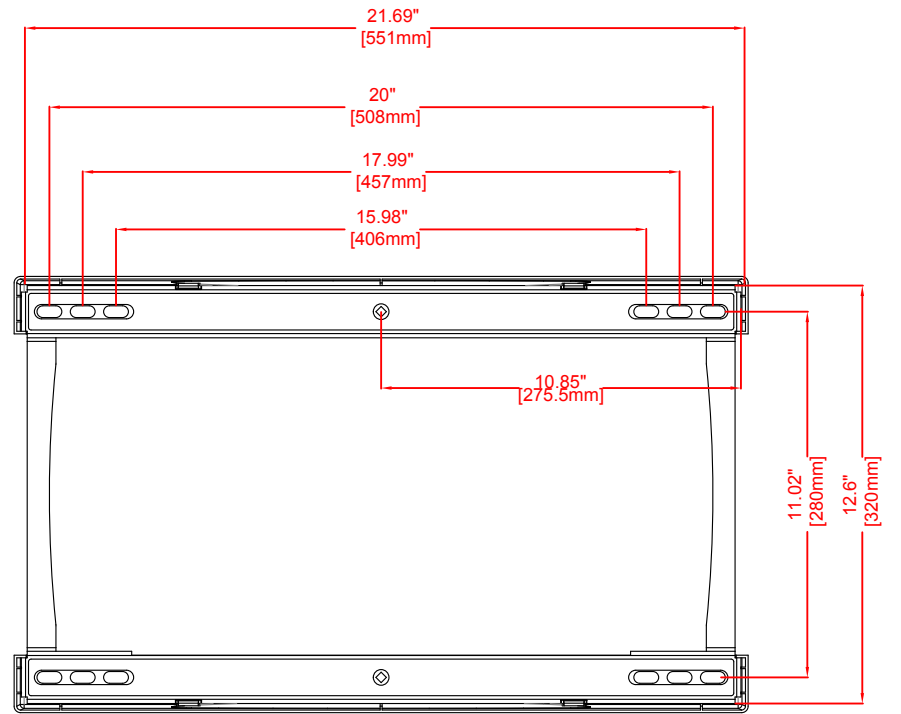

Front View

Side View

Rear View

SM-RAZOR-ART1-BKT-20

Dual Stud Mounting Bracket- SM-RAZOR-ART1-M

PROPRIETARY AND CONFIDENTIAL: THE INFORMATION CONTAINED IN THIS DRAWING IS THE SOLE PROPERTY OF SNAP AV. ANY REPRODUCTION IN PART OR AS A WHOLE WITHOUT THE WRITTEN PERMISSION OF SNAP AV IS PROHIBITED.

|                        |                |                 |                 |              |              |                   |
|------------------------|----------------|-----------------|-----------------|--------------|--------------|-------------------|
| Category Manager<br>KC | Drawn By<br>JW | Date<br>9/13/13 | Units<br>Inches | Scale<br>1:1 | Sheet<br>1/1 | Revision<br>REV A |
|------------------------|----------------|-----------------|-----------------|--------------|--------------|-------------------|