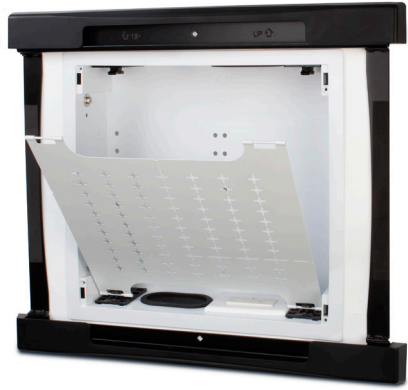

STRONG VERSA BOX

Maximize the limited space behind ultra-thin TVs with the Strong™ VersaBox. This smart box holds all the equipment needed to power a TV, and keeps it completely hidden from view. Plus it has a built-in shelf so you can dual-layer components for even greater space savings. Create sleek flat panel setups with ease – whether it's in a bedroom, living room, conference room or other similar space.

SM-RBX-14-WH

STAYS OUT OF SIGHT

Getting quality video and audio requires a lot of different devices – DirecTV boxes, Blu Ray players, Apple TVs, routers, wireless subs and more – but no one wants to look at all that equipment. That's why the Strong™ VersaBox goes in the wall, keeping everything conveniently out of sight.

PROFESSIONAL -GRADE CONSTRUCTION

A box that's going to live in the wall needs to be tough, which is why this one is made of rugged, extremely durable ABS plastic. It mounts directly to any stud, drywall or ceiling and has a vented lid to keep equipment safe and cool for years of trouble-free enjoyment.

EASY TO SERVICE

From time to time TV equipment needs to be serviced, and the VersaBox makes it easy. A smart design with a breakaway shelf allows for fast access to every device it holds.

STRONG

VERSABOX