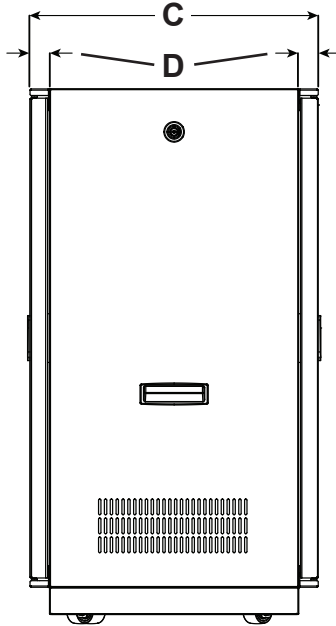

SR-CUSTOM Series
Floor Standing Rack System

Rack Dimensions (No Accessories)

Front

Side

Model	A Height w/ Caster Base	B Height w/o Caster Base*	C Racking Height	D Width	E Overall Depth	F Rolling Clearance	Usable Depth
SR-CUSTOM-21U-20IN	40"	43.25"	36.75"	19.77"	20.16"	0.75"	20"
SR-CUSTOM-21U-24IN	40"	43.25"	36.75"	19.77"	24.16"	0.75"	24"
SR-CUSTOM-27U-20IN	50.5"	53.75"	47.25"	19.77"	20.16"	0.75"	20"
SR-CUSTOM-27U-24IN	50.5"	53.75"	47.25"	19.77"	24.16"	0.75"	24"
SR-CUSTOM-32U-20IN	59.25"	62.5"	56"	19.77"	20.16"	0.75"	20"
SR-CUSTOM-32U-24IN	59.25"	62.5"	56"	19.77"	24.16"	0.75"	24"
SR-CUSTOM-37U-20IN	68"	71.25"	64.75"	19.77"	20.16"	0.75"	20"
SR-CUSTOM-37U-24IN	68"	71.25"	64.75"	19.77"	24.16"	0.75"	24"
SR-CUSTOM-42U-20IN	76.65"	79.9"	73.5"	19.77"	20.16"	0.75"	20"
SR-CUSTOM-42U-24IN	76.65"	79.9"	73.5"	19.77"	24.16"	0.75"	24"

*With leveling feet installed at minimum height.

Rack Dimensions (With Accessories)

Front

Side

Model	A Width Including Side Panels	B Side Panel Width SR-CUST-SP-XXU-XXIN	C Depth w/ Front & Rear Doors	D Front/Rear Door Depth SR-CUST-DOOR-XXU-GLS SR-CUST-DOOR-XXU-SLD
SR-CUSTOM-21U-20IN	21.02"	0.63"	23.31	1.58"
SR-CUSTOM-21U-24IN	21.02"	0.63"	27.31"	1.58"
SR-CUSTOM-27U-20IN	21.02"	0.63"	23.31	1.58"
SR-CUSTOM-27U-24IN	21.02"	0.63"	27.31"	1.58"
SR-CUSTOM-32U-20IN	21.02"	0.63"	23.31	1.58"
SR-CUSTOM-32U-24IN	21.02"	0.63"	27.31"	1.58"
SR-CUSTOM-37U-20IN	21.02"	0.63"	23.31	1.58"
SR-CUSTOM-37U-24IN	21.02"	0.63"	27.31"	1.58"
SR-CUSTOM-42U-20IN	21.02"	0.63"	23.31	1.58"
SR-CUSTOM-42U-24IN	21.02"	0.63"	27.31"	1.58"