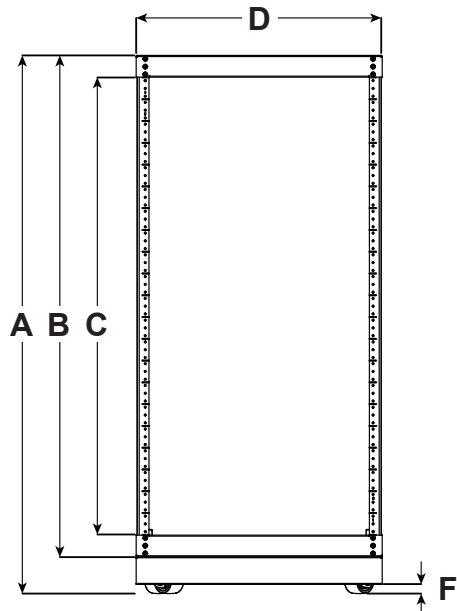

SR-CUSTOM Series
Floor Standing Rack System

Rack Dimensions (No Accessories)

Front

Side

Model	A Height w/ Caster Base	B Height w/o Caster Base*	C Racking Height	D Width	E Overall Depth	F Rolling Clearance	Usable Depth
SR-CUSTOM-21U-20IN	40"	43.25"	36.75"	19.77"	20.16"	0.75"	20"
SR-CUSTOM-21U-24IN	40"	43.25"	36.75"	19.77"	24.16"	0.75"	24"
SR-CUSTOM-27U-20IN	50.5"	53.75"	47.25"	19.77"	20.16"	0.75"	20"
SR-CUSTOM-27U-24IN	50.5"	53.75"	47.25"	19.77"	24.16"	0.75"	24"
SR-CUSTOM-32U-20IN	59.25"	62.5"	56"	19.77"	20.16"	0.75"	20"
SR-CUSTOM-32U-24IN	59.25"	62.5"	56"	19.77"	24.16"	0.75"	24"
SR-CUSTOM-37U-20IN	68"	71.25"	64.75"	19.77"	20.16"	0.75"	20"
SR-CUSTOM-37U-24IN	68"	71.25"	64.75"	19.77"	24.16"	0.75"	24"
SR-CUSTOM-42U-20IN	76.65"	79.9"	73.5"	19.77"	20.16"	0.75"	20"
SR-CUSTOM-42U-24IN	76.65"	79.9"	73.5"	19.77"	24.16"	0.75"	24"

*With leveling feet installed at minimum height.

Rack Dimensions (With Accessories)

Front

Side

Model	A Width Including Side Panels	B Side Panel Width SR-CUST-SP-XXU-XXIN	C Depth w/ Front & Rear Doors	D Front/Rear Door Depth SR-CUST-DOOR-XXU-GLS SR-CUST-DOOR-XXU-SLD
SR-CUSTOM-21U-20IN	21.02"	0.63"	23.31	1.58"
SR-CUSTOM-21U-24IN	21.02"	0.63"	27.31"	1.58"
SR-CUSTOM-27U-20IN	21.02"	0.63"	23.31	1.58"
SR-CUSTOM-27U-24IN	21.02"	0.63"	27.31"	1.58"
SR-CUSTOM-32U-20IN	21.02"	0.63"	23.31	1.58"
SR-CUSTOM-32U-24IN	21.02"	0.63"	27.31"	1.58"
SR-CUSTOM-37U-20IN	21.02"	0.63"	23.31	1.58"
SR-CUSTOM-37U-24IN	21.02"	0.63"	27.31"	1.58"
SR-CUSTOM-42U-20IN	21.02"	0.63"	23.31	1.58"
SR-CUSTOM-42U-24IN	21.02"	0.63"	27.31"	1.58"