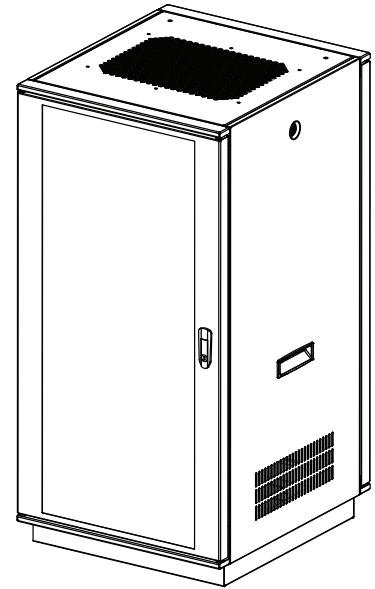

SR-CUSTOM Series
Floor Standing Rack System

Rack Dimensions (No Accessories)

Front

Side

Model	A Height w/ Caster Base	B Height w/o Caster Base*	C Racking Height	D Width	E Overall Depth	F Rolling Clearance	Usable Depth
SR-CUSTOM-21U-20IN	40"	43.25"	36.75"	19.77"	20.16"	0.75"	20"
SR-CUSTOM-21U-24IN	40"	43.25"	36.75"	19.77"	24.16"	0.75"	24"
SR-CUSTOM-27U-20IN	50.5"	53.75"	47.25"	19.77"	20.16"	0.75"	20"
SR-CUSTOM-27U-24IN	50.5"	53.75"	47.25"	19.77"	24.16"	0.75"	24"
SR-CUSTOM-32U-20IN	59.25"	62.5"	56"	19.77"	20.16"	0.75"	20"
SR-CUSTOM-32U-24IN	59.25"	62.5"	56"	19.77"	24.16"	0.75"	24"
SR-CUSTOM-37U-20IN	68"	71.25"	64.75"	19.77"	20.16"	0.75"	20"
SR-CUSTOM-37U-24IN	68"	71.25"	64.75"	19.77"	24.16"	0.75"	24"
SR-CUSTOM-42U-20IN	76.65"	79.9"	73.5"	19.77"	20.16"	0.75"	20"
SR-CUSTOM-42U-24IN	76.65"	79.9"	73.5"	19.77"	24.16"	0.75"	24"

*With leveling feet installed at minimum height.

Rack Dimensions (With Accessories)

Front

Side

Model	A Width Including Side Panels	B Side Panel Width SR-CUST-SP-XXU-XXIN	C Depth w/ Front & Rear Doors	D Front/Rear Door Depth SR-CUST-DOOR-XXU-GLS SR-CUST-DOOR-XXU-SLD
SR-CUSTOM-21U-20IN	21.02"	0.63"	23.31	1.58"
SR-CUSTOM-21U-24IN	21.02"	0.63"	27.31"	1.58"
SR-CUSTOM-27U-20IN	21.02"	0.63"	23.31	1.58"
SR-CUSTOM-27U-24IN	21.02"	0.63"	27.31"	1.58"
SR-CUSTOM-32U-20IN	21.02"	0.63"	23.31	1.58"
SR-CUSTOM-32U-24IN	21.02"	0.63"	27.31"	1.58"
SR-CUSTOM-37U-20IN	21.02"	0.63"	23.31	1.58"
SR-CUSTOM-37U-24IN	21.02"	0.63"	27.31"	1.58"
SR-CUSTOM-42U-20IN	21.02"	0.63"	23.31	1.58"
SR-CUSTOM-42U-24IN	21.02"	0.63"	27.31"	1.58"