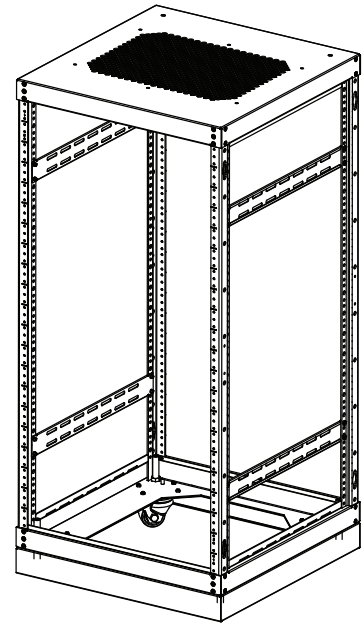

SR-CUSTOM Series
Floor Standing Rack System

Rack Dimensions (No Accessories)

Front

Side

Model	A Height w/ Caster Base	B Height w/o Caster Base*	C Racking Height	D Width	E Overall Depth	F Rolling Clearance	Usable Depth
SR-CUSTOM-21U-20IN	40"	43.25"	36.75"	19.77"	20.16"	0.75"	20"
SR-CUSTOM-21U-24IN	40"	43.25"	36.75"	19.77"	24.16"	0.75"	24"
SR-CUSTOM-27U-20IN	50.5"	53.75"	47.25"	19.77"	20.16"	0.75"	20"
SR-CUSTOM-27U-24IN	50.5"	53.75"	47.25"	19.77"	24.16"	0.75"	24"
SR-CUSTOM-32U-20IN	59.25"	62.5"	56"	19.77"	20.16"	0.75"	20"
SR-CUSTOM-32U-24IN	59.25"	62.5"	56"	19.77"	24.16"	0.75"	24"
SR-CUSTOM-37U-20IN	68"	71.25"	64.75"	19.77"	20.16"	0.75"	20"
SR-CUSTOM-37U-24IN	68"	71.25"	64.75"	19.77"	24.16"	0.75"	24"
SR-CUSTOM-42U-20IN	76.65"	79.9"	73.5"	19.77"	20.16"	0.75"	20"
SR-CUSTOM-42U-24IN	76.65"	79.9"	73.5"	19.77"	24.16"	0.75"	24"

*With leveling feet installed at minimum height.

Rack Dimensions (With Accessories)

Front

Side

Model	A Width Including Side Panels	B Side Panel Width SR-CUST-SP-XXU-XXIN	C Depth w/ Front & Rear Doors	D Front/Rear Door Depth SR-CUST-DOOR-XXU-GLS SR-CUST-DOOR-XXU-SLD
SR-CUSTOM-21U-20IN	21.02"	0.63"	23.31	1.58"
SR-CUSTOM-21U-24IN	21.02"	0.63"	27.31"	1.58"
SR-CUSTOM-27U-20IN	21.02"	0.63"	23.31	1.58"
SR-CUSTOM-27U-24IN	21.02"	0.63"	27.31"	1.58"
SR-CUSTOM-32U-20IN	21.02"	0.63"	23.31	1.58"
SR-CUSTOM-32U-24IN	21.02"	0.63"	27.31"	1.58"
SR-CUSTOM-37U-20IN	21.02"	0.63"	23.31	1.58"
SR-CUSTOM-37U-24IN	21.02"	0.63"	27.31"	1.58"
SR-CUSTOM-42U-20IN	21.02"	0.63"	23.31	1.58"
SR-CUSTOM-42U-24IN	21.02"	0.63"	27.31"	1.58"