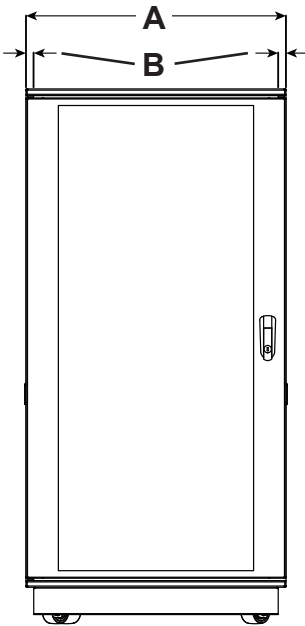

SR-CUSTOM Series
Floor Standing Rack System

Rack Dimensions (No Accessories)

Front

Side

Model	A Height w/ Caster Base	B Height w/o Caster Base*	C Racking Height	D Width	E Overall Depth	F Rolling Clearance	Usable Depth
SR-CUSTOM-21U-20IN	40"	43.25"	36.75"	19.77"	20.16"	0.75"	20"
SR-CUSTOM-21U-24IN	40"	43.25"	36.75"	19.77"	24.16"	0.75"	24"
SR-CUSTOM-27U-20IN	50.5"	53.75"	47.25"	19.77"	20.16"	0.75"	20"
SR-CUSTOM-27U-24IN	50.5"	53.75"	47.25"	19.77"	24.16"	0.75"	24"
SR-CUSTOM-32U-20IN	59.25"	62.5"	56"	19.77"	20.16"	0.75"	20"
SR-CUSTOM-32U-24IN	59.25"	62.5"	56"	19.77"	24.16"	0.75"	24"
SR-CUSTOM-37U-20IN	68"	71.25"	64.75"	19.77"	20.16"	0.75"	20"
SR-CUSTOM-37U-24IN	68"	71.25"	64.75"	19.77"	24.16"	0.75"	24"
SR-CUSTOM-42U-20IN	76.65"	79.9"	73.5"	19.77"	20.16"	0.75"	20"
SR-CUSTOM-42U-24IN	76.65"	79.9"	73.5"	19.77"	24.16"	0.75"	24"

*With leveling feet installed at minimum height.

Rack Dimensions (With Accessories)

Front

Side

Model	A Width Including Side Panels	B Side Panel Width SR-CUST-SP-XXU-XXIN	C Depth w/ Front & Rear Doors	D Front/Rear Door Depth SR-CUST-DOOR-XXU-GLS SR-CUST-DOOR-XXU-SLD
SR-CUSTOM-21U-20IN	21.02"	0.63"	23.31	1.58"
SR-CUSTOM-21U-24IN	21.02"	0.63"	27.31"	1.58"
SR-CUSTOM-27U-20IN	21.02"	0.63"	23.31	1.58"
SR-CUSTOM-27U-24IN	21.02"	0.63"	27.31"	1.58"
SR-CUSTOM-32U-20IN	21.02"	0.63"	23.31	1.58"
SR-CUSTOM-32U-24IN	21.02"	0.63"	27.31"	1.58"
SR-CUSTOM-37U-20IN	21.02"	0.63"	23.31	1.58"
SR-CUSTOM-37U-24IN	21.02"	0.63"	27.31"	1.58"
SR-CUSTOM-42U-20IN	21.02"	0.63"	23.31	1.58"
SR-CUSTOM-42U-24IN	21.02"	0.63"	27.31"	1.58"