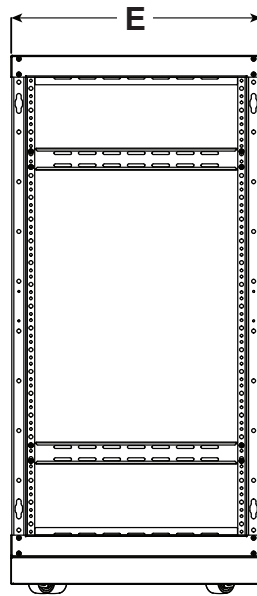

SR-CUSTOM Series
Floor Standing Rack System

Rack Dimensions (No Accessories)

Front

Side

Model	A Height w/ Caster Base	B Height w/o Caster Base*	C Racking Height	D Width	E Overall Depth	F Rolling Clearance	Usable Depth
SR-CUSTOM-21U-20IN	40"	43.25"	36.75"	19.77"	20.16"	0.75"	20"
SR-CUSTOM-21U-24IN	40"	43.25"	36.75"	19.77"	24.16"	0.75"	24"
SR-CUSTOM-27U-20IN	50.5"	53.75"	47.25"	19.77"	20.16"	0.75"	20"
SR-CUSTOM-27U-24IN	50.5"	53.75"	47.25"	19.77"	24.16"	0.75"	24"
SR-CUSTOM-32U-20IN	59.25"	62.5"	56"	19.77"	20.16"	0.75"	20"
SR-CUSTOM-32U-24IN	59.25"	62.5"	56"	19.77"	24.16"	0.75"	24"
SR-CUSTOM-37U-20IN	68"	71.25"	64.75"	19.77"	20.16"	0.75"	20"
SR-CUSTOM-37U-24IN	68"	71.25"	64.75"	19.77"	24.16"	0.75"	24"
SR-CUSTOM-42U-20IN	76.65"	79.9"	73.5"	19.77"	20.16"	0.75"	20"
SR-CUSTOM-42U-24IN	76.65"	79.9"	73.5"	19.77"	24.16"	0.75"	24"

*With leveling feet installed at minimum height.

Rack Dimensions (With Accessories)

Front

Side

Model	A Width Including Side Panels	B Side Panel Width SR-CUST-SP-XXU-XXIN	C Depth w/ Front & Rear Doors	D Front/Rear Door Depth SR-CUST-DOOR-XXU-GLS SR-CUST-DOOR-XXU-SLD
SR-CUSTOM-21U-20IN	21.02"	0.63"	23.31	1.58"
SR-CUSTOM-21U-24IN	21.02"	0.63"	27.31"	1.58"
SR-CUSTOM-27U-20IN	21.02"	0.63"	23.31	1.58"
SR-CUSTOM-27U-24IN	21.02"	0.63"	27.31"	1.58"
SR-CUSTOM-32U-20IN	21.02"	0.63"	23.31	1.58"
SR-CUSTOM-32U-24IN	21.02"	0.63"	27.31"	1.58"
SR-CUSTOM-37U-20IN	21.02"	0.63"	23.31	1.58"
SR-CUSTOM-37U-24IN	21.02"	0.63"	27.31"	1.58"
SR-CUSTOM-42U-20IN	21.02"	0.63"	23.31	1.58"
SR-CUSTOM-42U-24IN	21.02"	0.63"	27.31"	1.58"